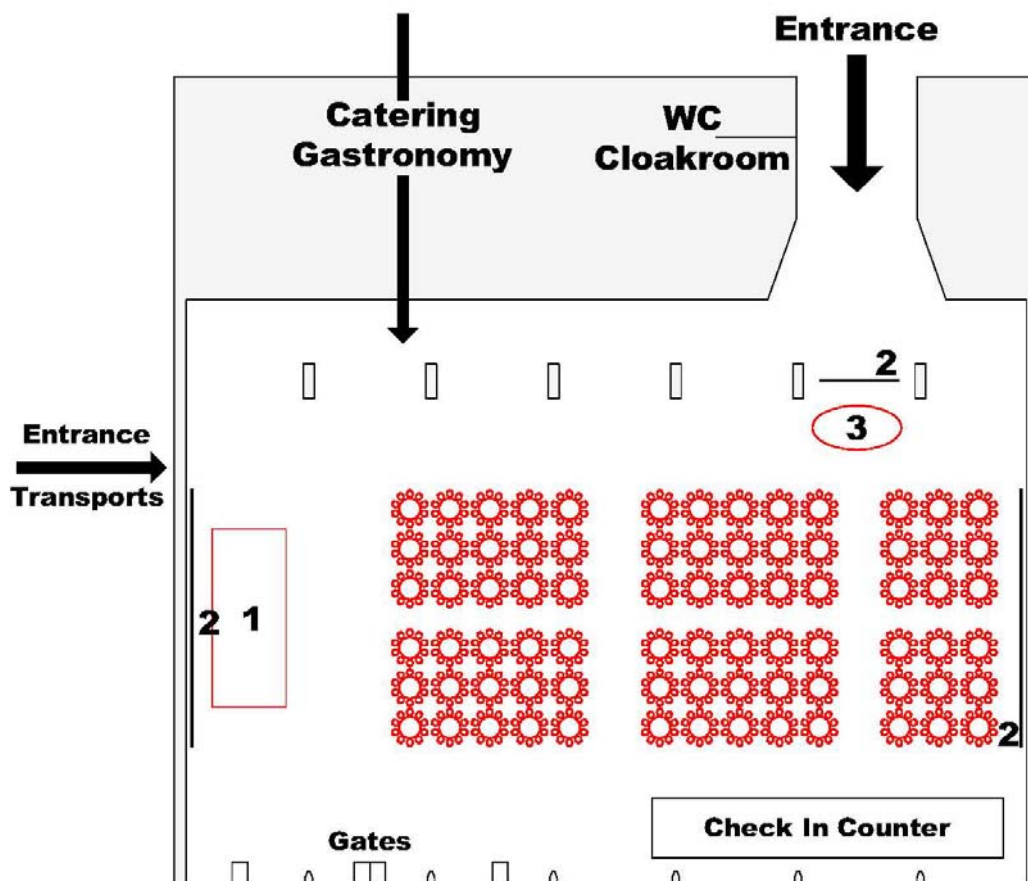

hall plan
event type B - banquet / stage south

Event Type B Banquet / Stage south

Capacity 780 seats

Hall area approx. 2100 m²

Caption

1 Stage

2 Projektion screen

3 Ensemble / Layout