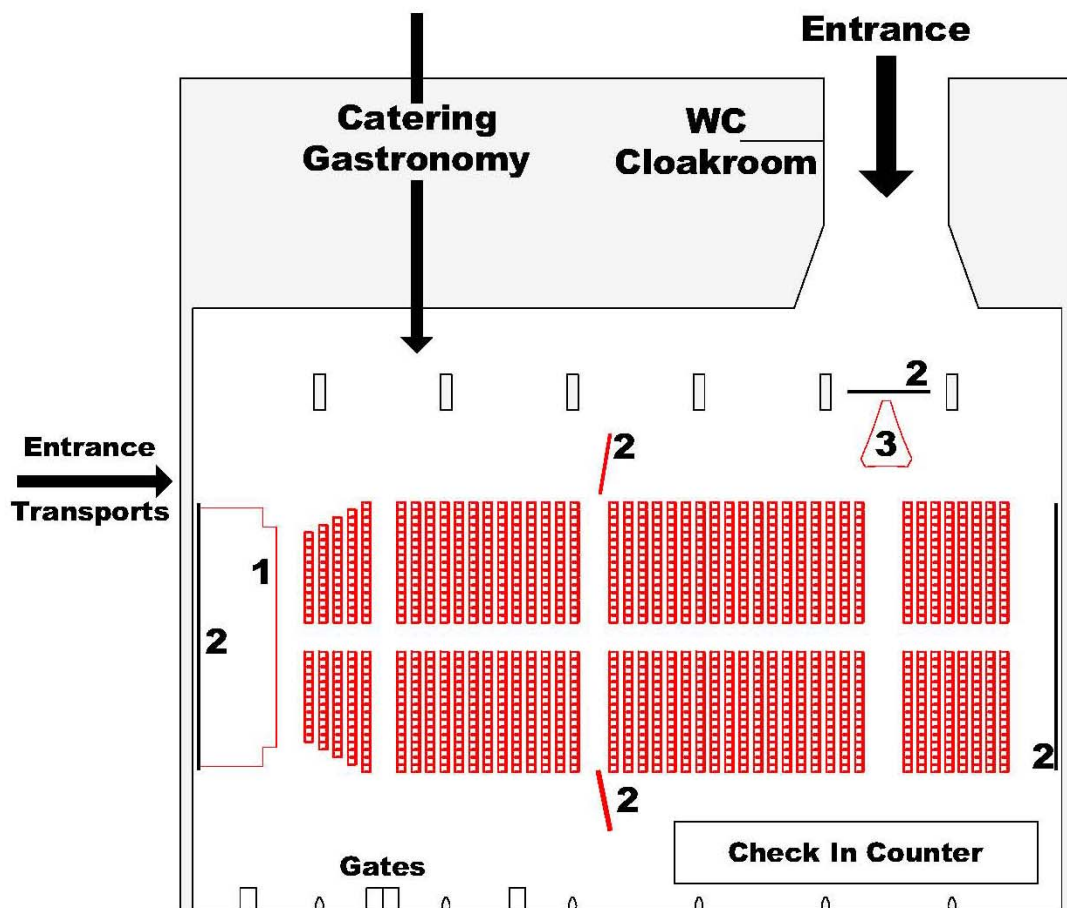

hall plan
event type C1 – cinema seating

Event Type C1 Cinema seating

Capacity approx. 1390 seats
Hall area approx. 2100 m²

Caption

- 1 Stage
- 2 Projektion screen
- 3 Ensemble / Layout