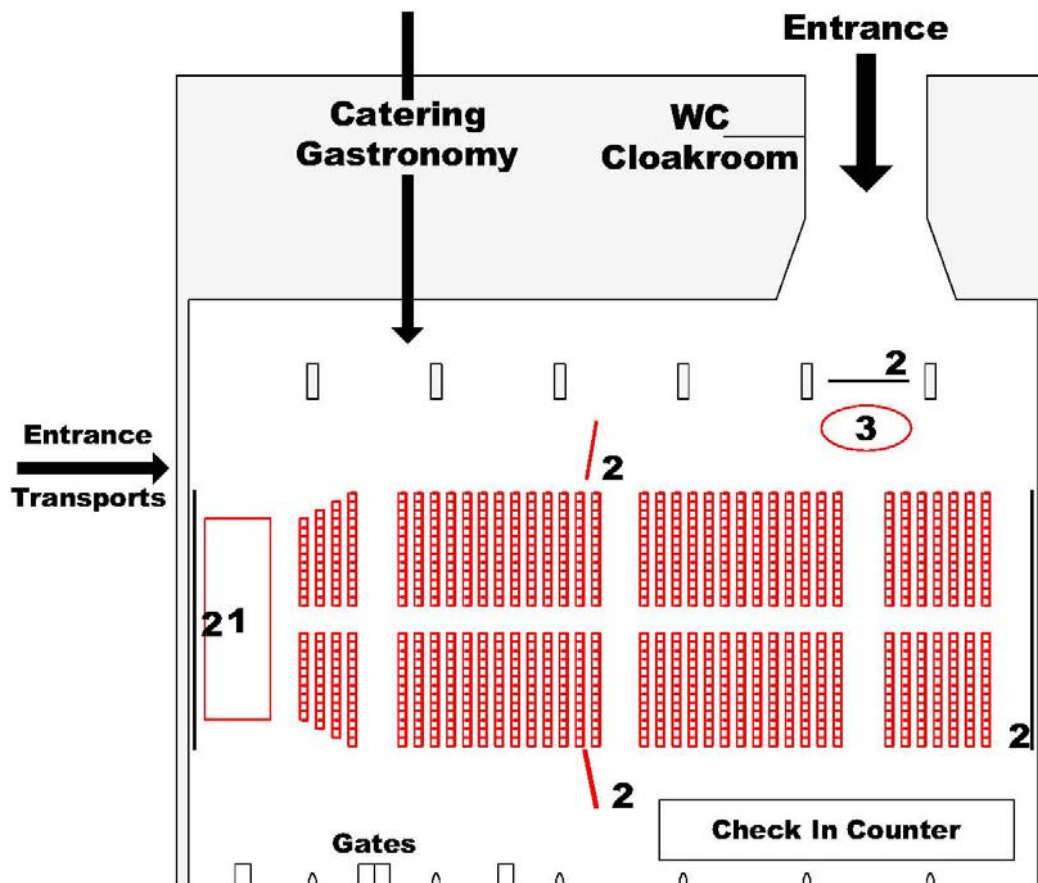

hall plan
event type C – theatre seating

Event Type C Theatre seating

Capacity approx. 950 seats
Hall area approx. 2100 m²

Caption

- 1 Stage
- 2 Projektion screen
- 3 Ensemble / Layout