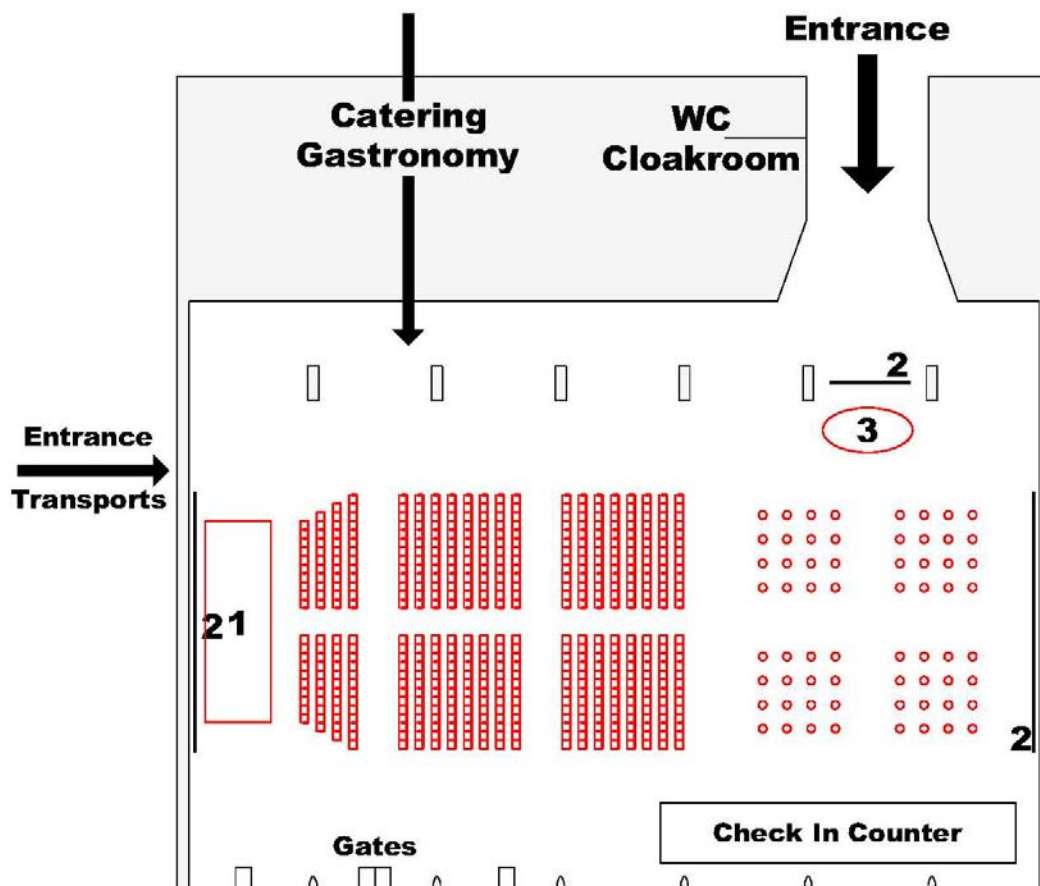

hall plan  
event type D – theatre seating & bistro tables

## Event Type D Theatre seating + bistro tables

Capacity approx. 514 seats and  
approx. 64 bistro tables (400 people)  
Hall area approx. 2100 m<sup>2</sup>

### Caption

- 1 Stage
- 2 Projektion screen
- 3 Ensemble / Layout