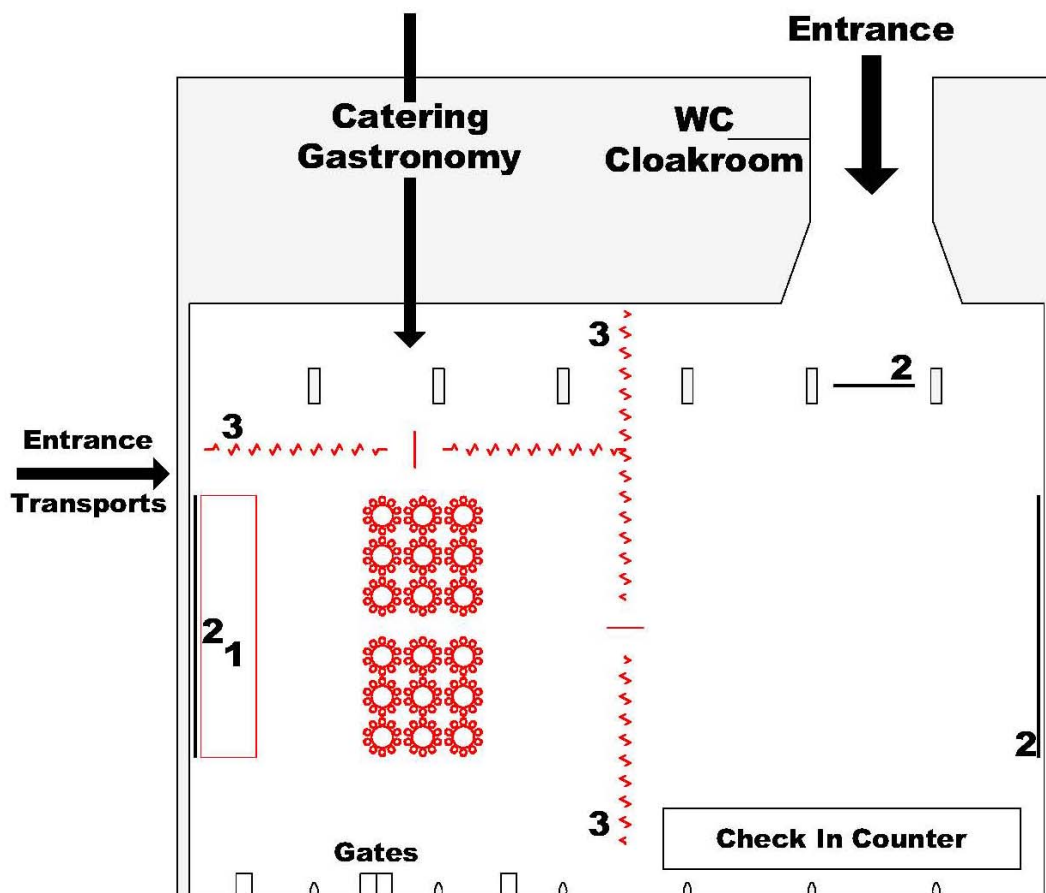

hall plan
event type F – banquet / stage south

Event Type F Banquet / Stage south

Capacity 150 - 200 seats
Hall area approx. 960 m²

Caption

- 1 Stage
- 2 Projektion screen
- 3 Partition curtain