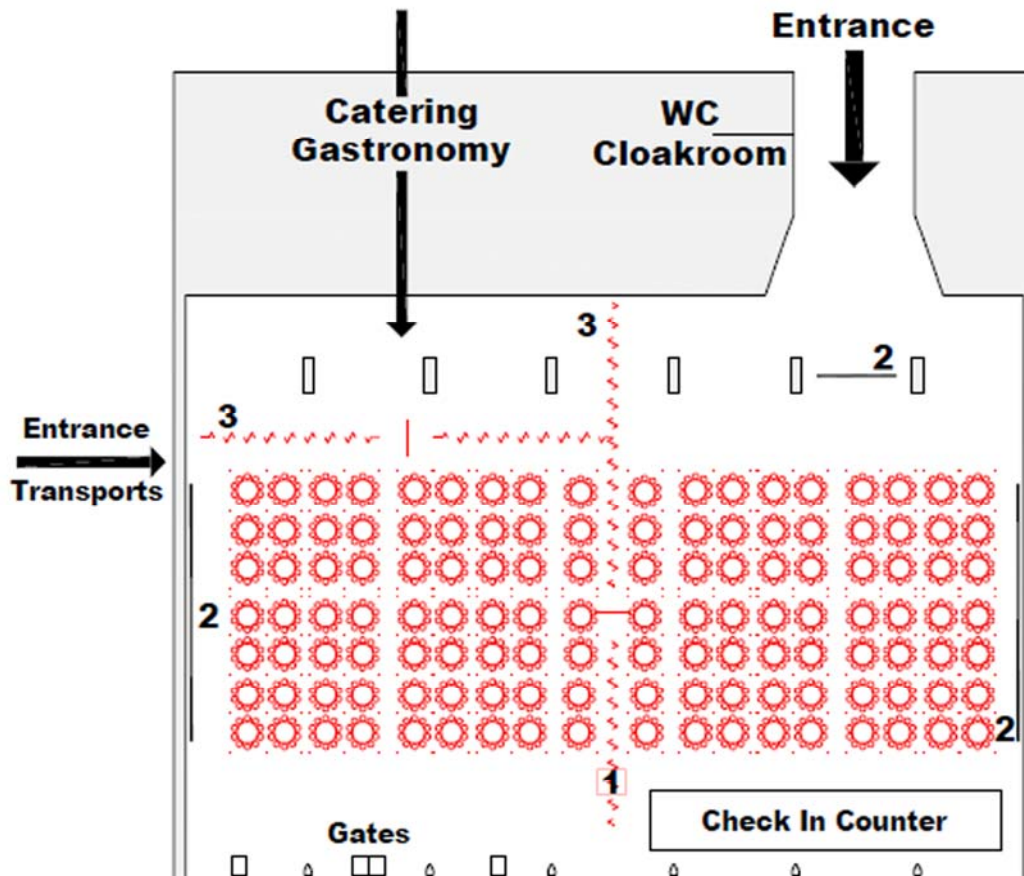

hall plan
event type H – banquet / gala dinner

Event Type H Banquet / Galadiner

Capacity 1260 seats

Hall area approx. 2100 m²

Caption

- 1 Stage / Speaker
- 2 Projektion screen
- 3 Partition curtain